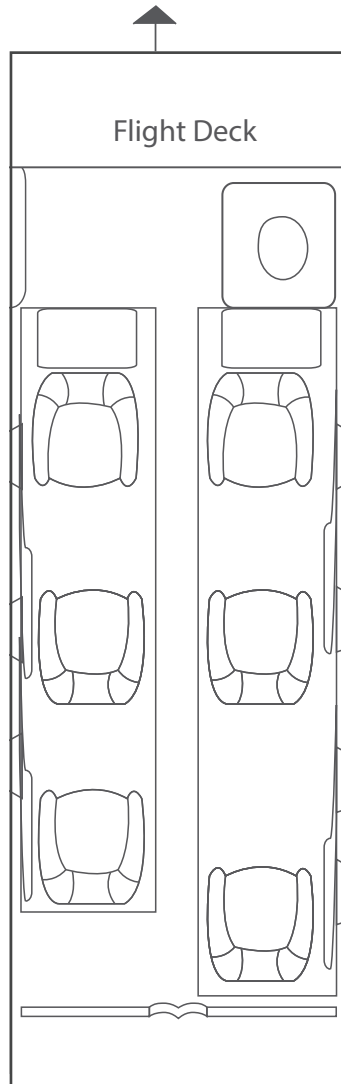

FLY OUR JETS

ON-BOARD AMENITIES

- Short Runway Capable
- Cabin Electrical Outlets
- Refreshment Center
- Forward Lavatory
- Airstair Entry for Easy Boarding
- Executive Writing Tables
- Ample Baggage Capacity

To accentuate your comfort and productivity the PC-12 features a cabin bigger than most small jets and is comparable to many medium sized jets, a flat floor (unlike many with a dropped center aisle), and a fully enclosed flushing lavatory and a baggage area that you can access in flight. It provides two crew seats and six executive chairs with fitted cabinets and tables. The executive chairs can be arranged for private relaxation or for work with conference-style seating.

The Pilatus PC12 represents a great combination of capacity, amenity, speed, range and performance.

JetMethods
a Proven Aviation Leader

RANGE MAP

PILATUS PC-12

PERFORMANCE

Max Range: 1,500 sm
Cruise Speed: 310 mph

SEATING

6-7 Passengers

CABIN DIMENSIONS

Length: 16 ft 11 in
Height: 4 ft 10 in
Width: 5 ft

CONTACT US FOR A QUOTE ON YOUR NEXT TRIP.

760.930.9315 | Toll Free 877.538.6384 | charter@jetmethods.com | jetmethods.com